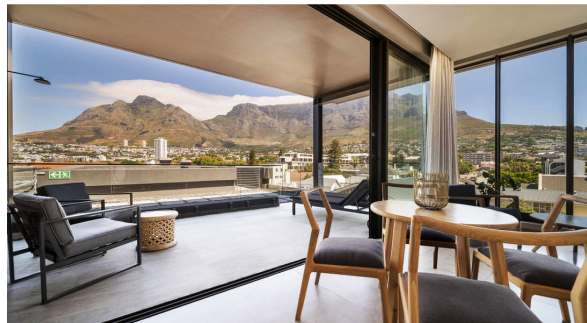

KLOOF STREET HOTEL

8 Rheeke Street
Gardens
Cape Town
8001

20 Economy Rooms
8 Luxury City View Rooms
1 Disabled Luxury City View Room
7 Luxury Suites with a City View
13 Luxury Suites with a Mountain View
15 Luxury Suites with a Mountain View & Terrace
2 Penthouse Suites

*Paid Parking Available
(T) +27 (0) 21 300 0707

Features: Minibar, Restaurant, TV, Wi-Fi, Tea & Coffee
Facilities, Swimming Pool, Family-Friendly, Conferences